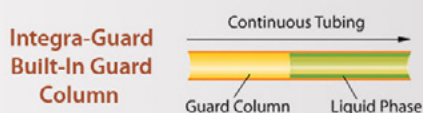

Protection without the Connection with Integra-Guard Columns

LEARN MORE

Change GC-MS Columns in Minutes and without Venting

Swap Inlet Liners Faster and Easier without Broken Gas Lines

It's Fast and Easy for Anyone to Make Consistent Connections

Free-Flowing Salts in Slim Packets Make Extraction a Snap

Find these Restek Essentials and more at www.restek.com/essentials

FIND YOUR ESSENTIALS NOW